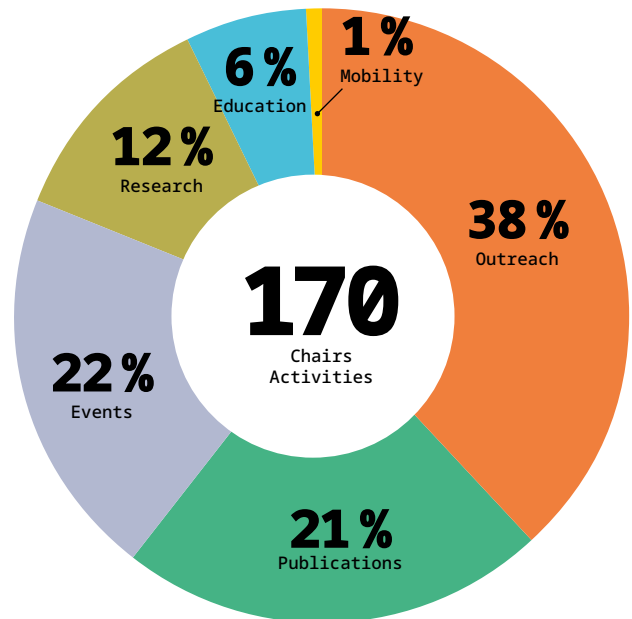

2

(China, Scotland)

Reported activities

- youth
- climate
- Indigenous
- student
- research
- intervention
- pollution
- decolonization
- plastic
- art
- marine
- greenland
- cryosphere
- education
- sustainability
- fishing
- knowledge
- change
- environmental
- bibliometrics
- health
- metadata
- co-production
- virtual
- seminar
- energy
- north
- preparedness
- learning
- forum
- diplomacy
- mobility
- challenges
- disaster

Online presence

157,000

Website visitors

429,000

Page views

722

News stories

8,715