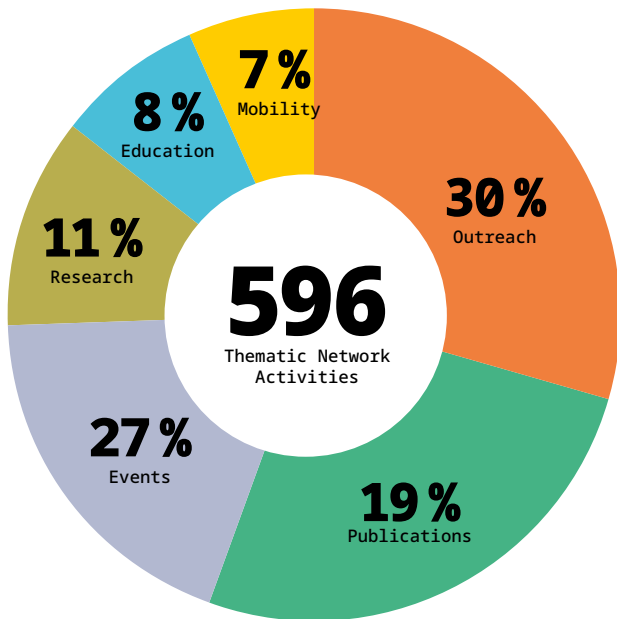

2

(China, Scotland)

Reported activities

- youth
- climate
- Indigenous
- student
- research
- intervention
- pollution
- decolonization
- plastic
- art
- marine
- greenland
- cryosphere
- education
- sustainability
- fishing
- knowledge
- change
- environmental
- bibliometrics
- health
- metadata
- co-production
- virtual
- seminar
- energy
- north
- preparedness
- learning
- forum
- diplomacy
- mobility
- challenges
- disaster

Online presence

157,000

Website visitors

429,000

Page views

722

News stories

8,715